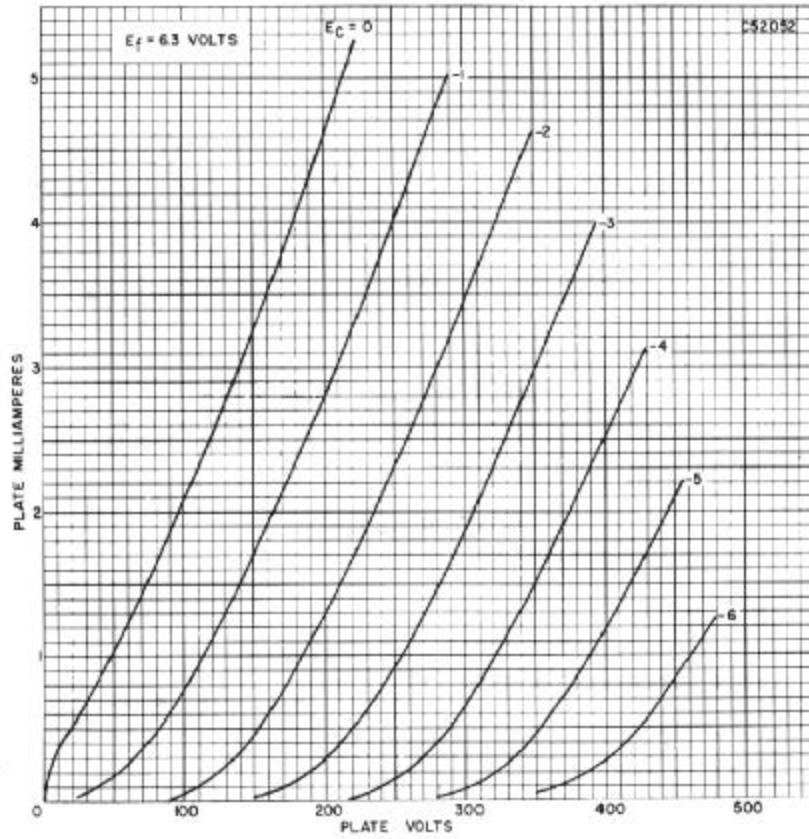

6SL7GT, 12SL7GT (Cont'd)

AVERAGE PLATE CHARACTERISTICS

AVERAGE TRANSFER CHARACTERISTICS

SYLVANIA ELECTRONIC TUBES