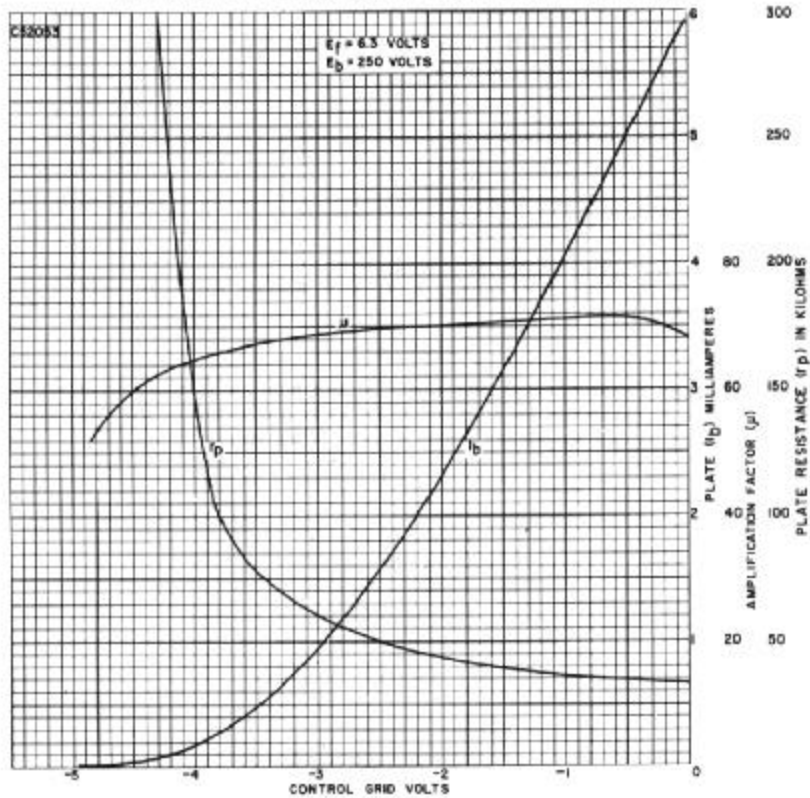

6SL7GT, 12SL7GT (Cont'd)

AVERAGE PLATE CHARACTERISTICS

AVERAGE TRANSFER CHARACTERISTICS

SYLVANIA ELECTRONIC TUBES