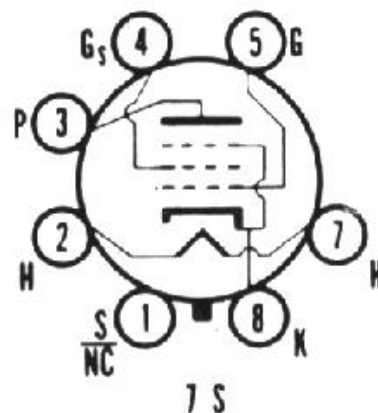

SYLVANIA TYPE **6V6**

6V6GT

6V6GTA

5V6GT

12V6GT

BEAM POWER AMPLIFIER

MECHANICAL DATA

**5V6GT
6V6GT
6V6GTA
12V6GT**

	6V6	
Bulb	Metal, Outline 8-6	T-9, Outline 9-11 or 9-41
Base	Small Wafer Octal	Intermediate or Short Int. Octal
Basing	7S	7S
Mounting Position.....	Any	Any

SYLVANIA ELECTRONIC TUBES